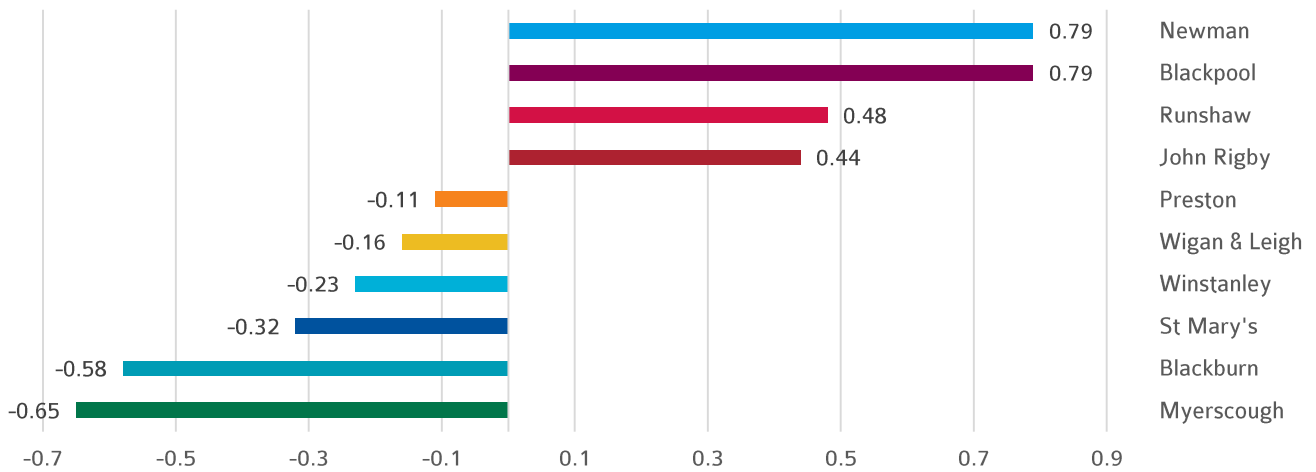

NUMBER OF Y13 ENTRIES

A Level

A LEVEL PROGRESS

ATTAINMENT

ACHIEVING AAB IN AT LEAST 2 FACILITATING SUBJECTS

Level 3 Vocational (Applied General)

LEVEL 3 VOCATIONAL (APPLIED GENERAL) PROGRESS

ATTAINMENT