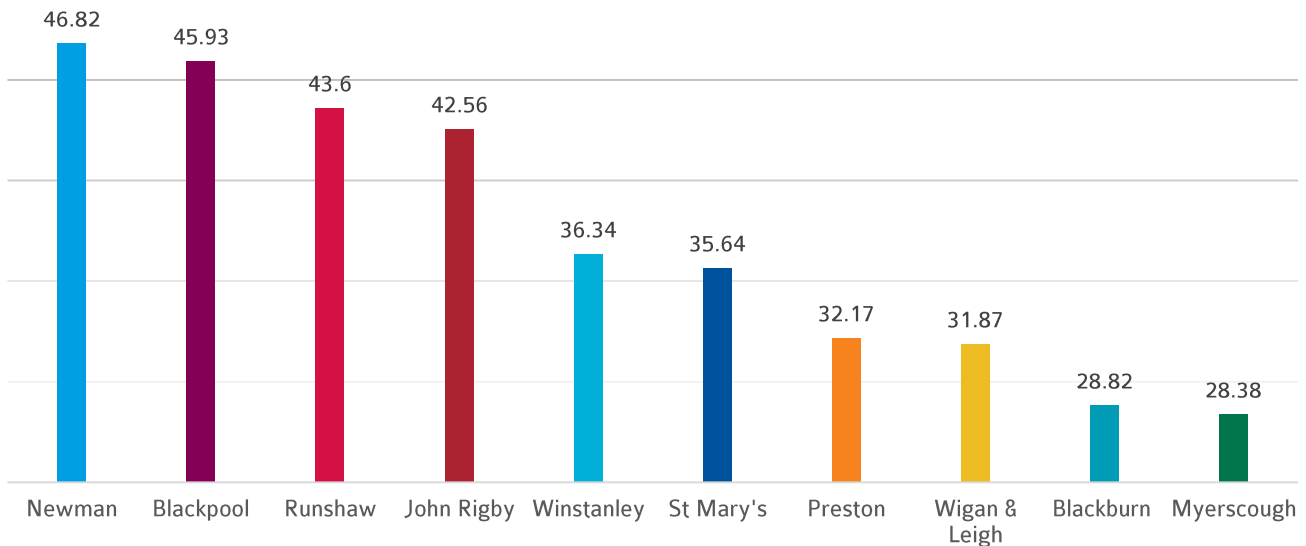

NUMBER OF Y13 ENTRIES

A Level

A LEVEL PROGRESS

ATTAINMENT

ACHIEVING AAB IN AT LEAST 2 FACILITATING SUBJECTS

Level 3 Vocational (Applied General)

LEVEL 3 VOCATIONAL (APPLIED GENERAL) PROGRESS

ATTAINMENT