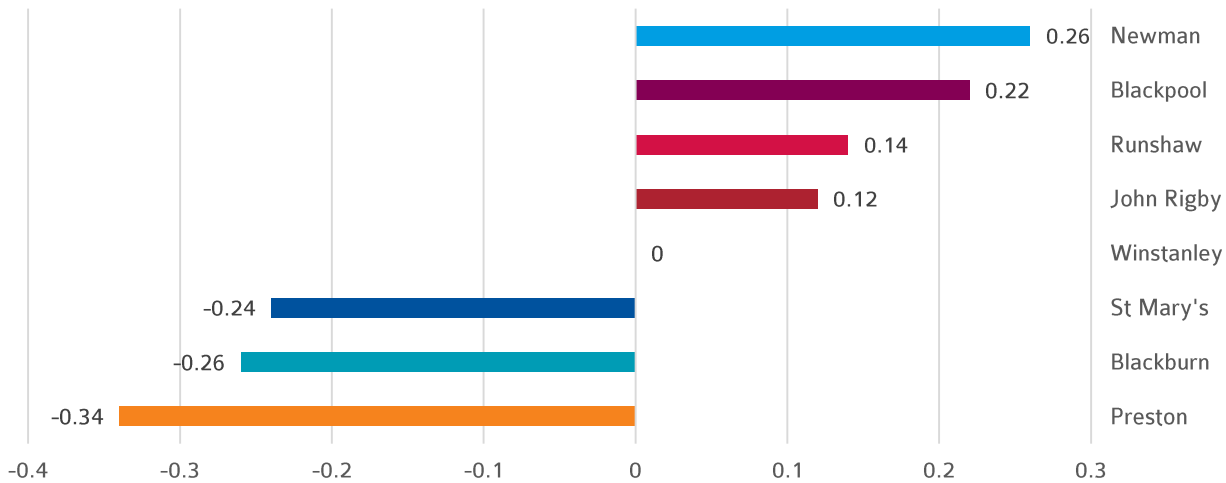

NUMBER OF Y13 ENTRIES

A Level

A LEVEL PROGRESS

ATTAINMENT

ACHIEVING AAB IN AT LEAST 2 FACILITATING SUBJECTS

Level 3 Vocational (Applied General)

LEVEL 3 VOCATIONAL (APPLIED GENERAL) PROGRESS

ATTAINMENT