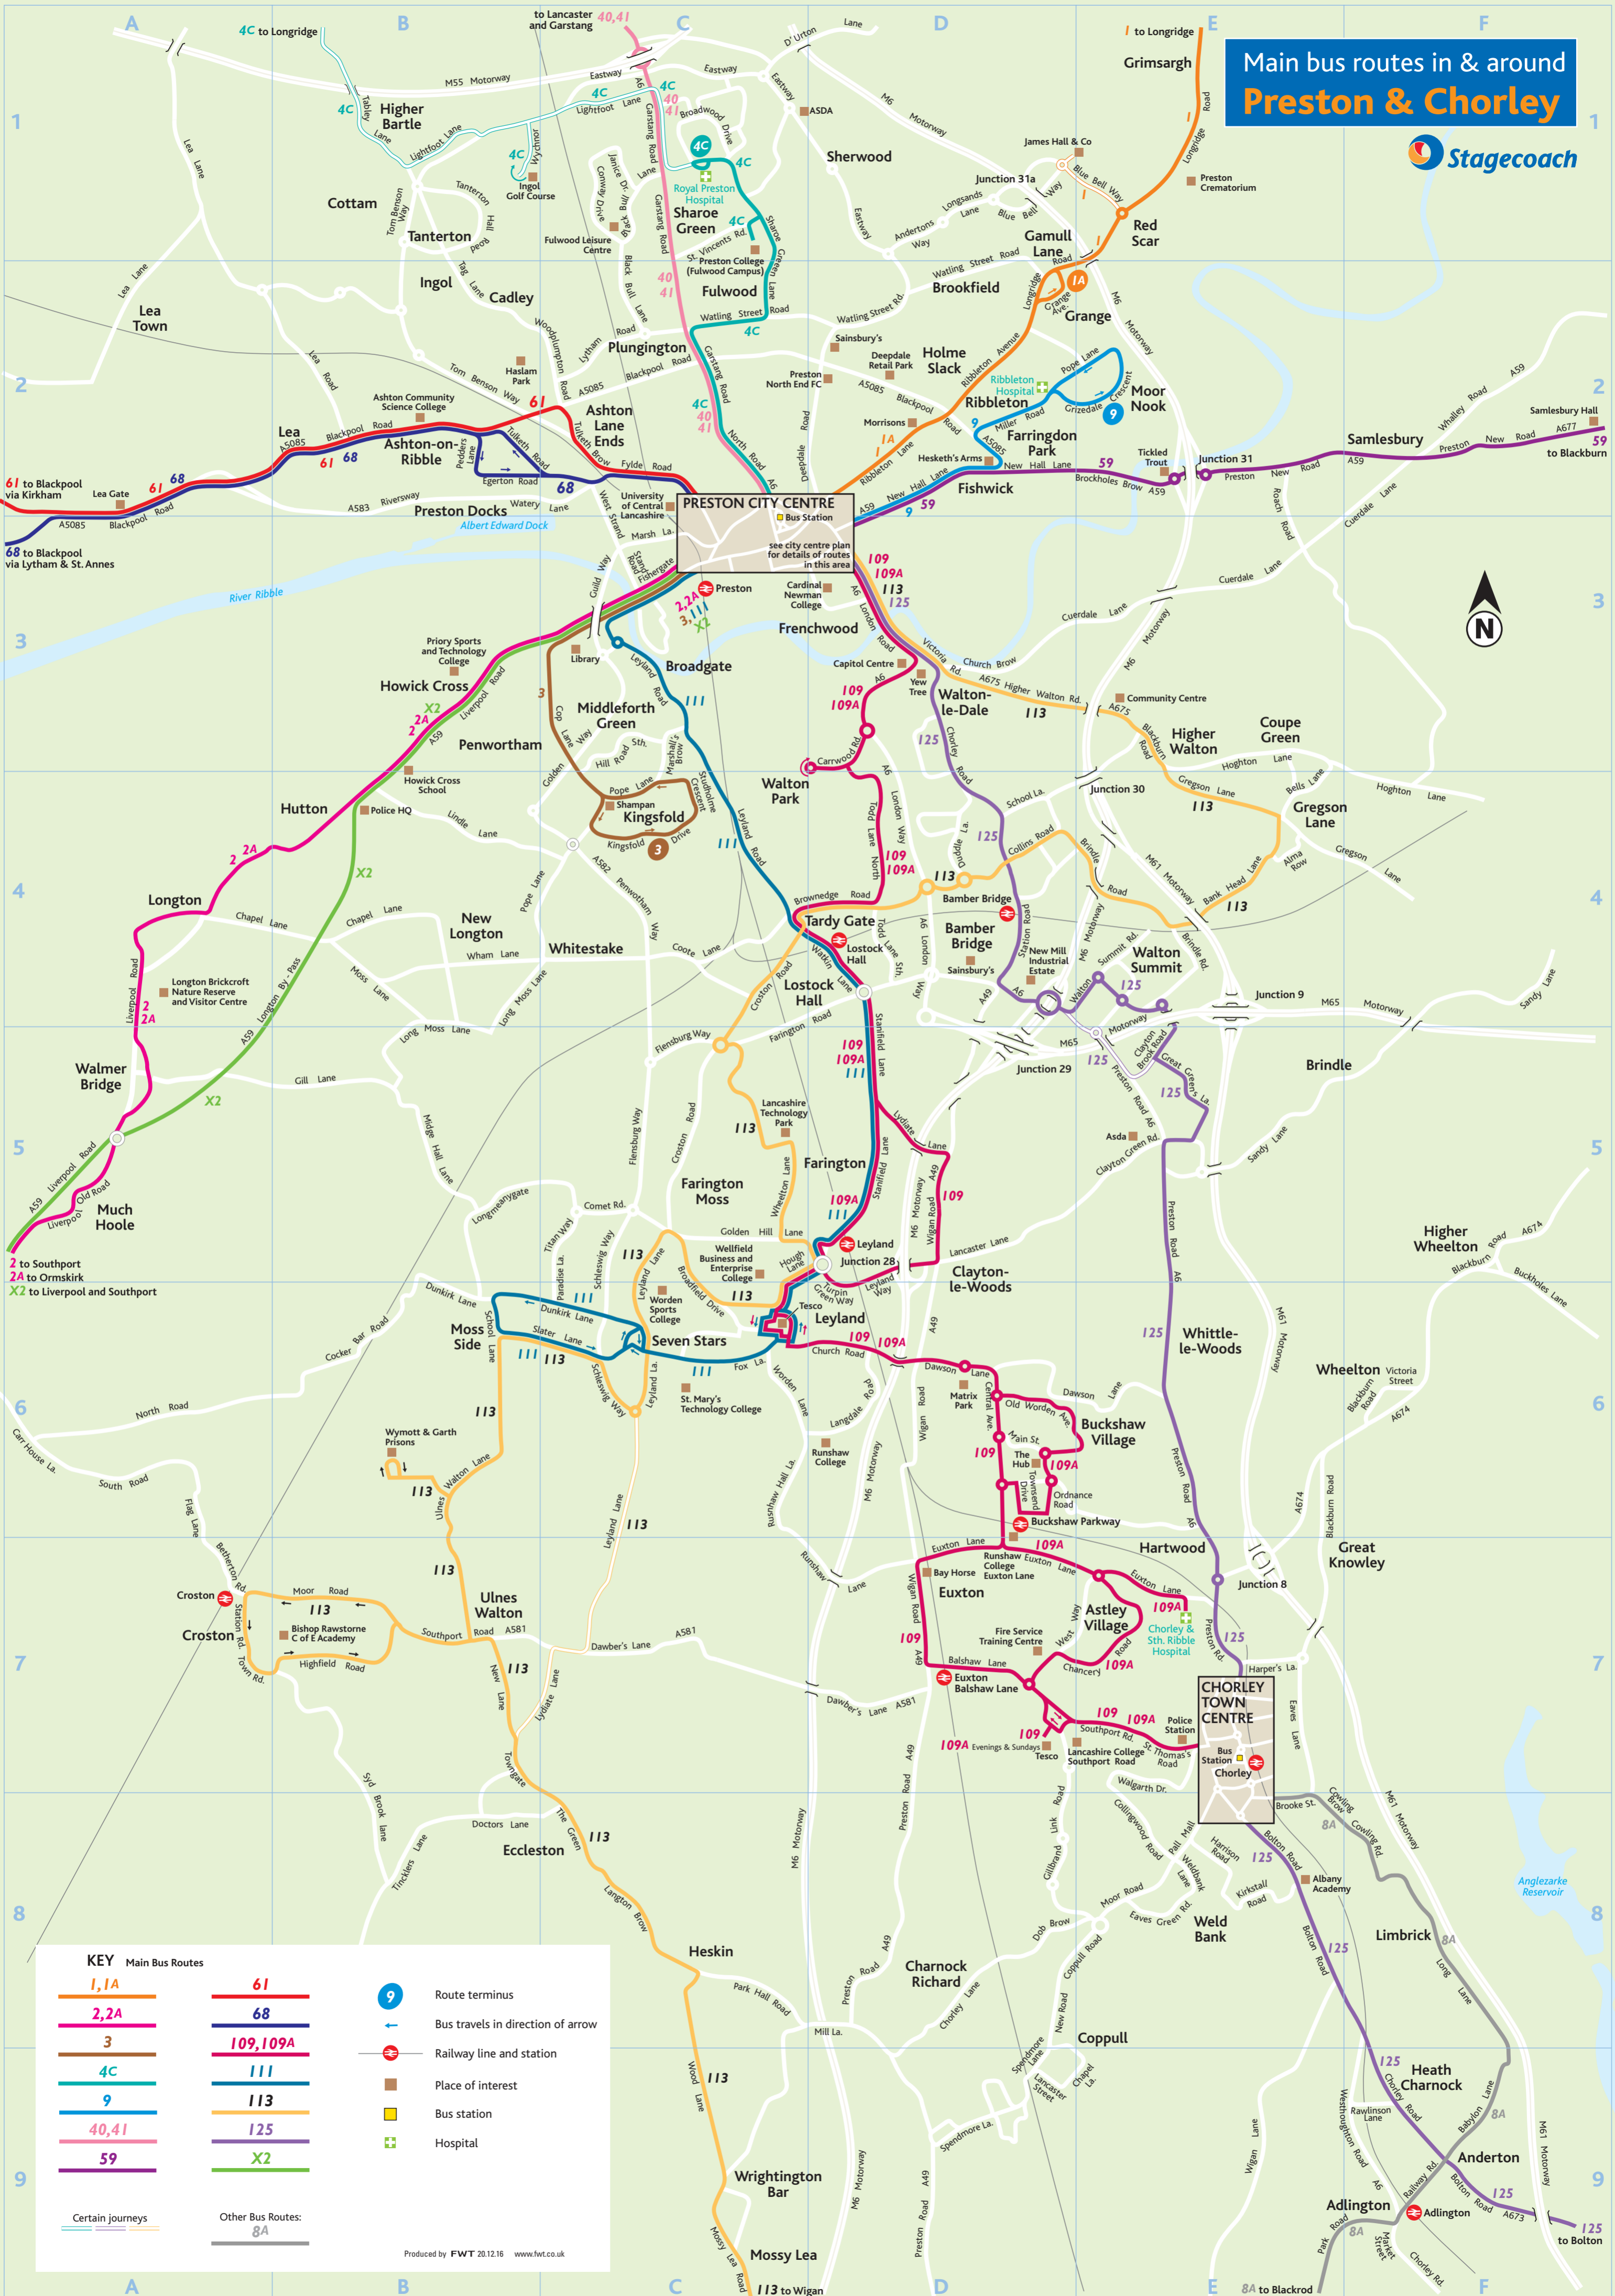

Main bus routes in & around Preston & Chorley

KEY Main Bus Routes

			Route terminus
			Bus travels in direction of arrow
			Railway line and station
			Place of interest
			Bus station
			Hospital

Certain journeys:

Other Bus Routes:

8A to Blackrod

113 to Wigan

8A to Bolton